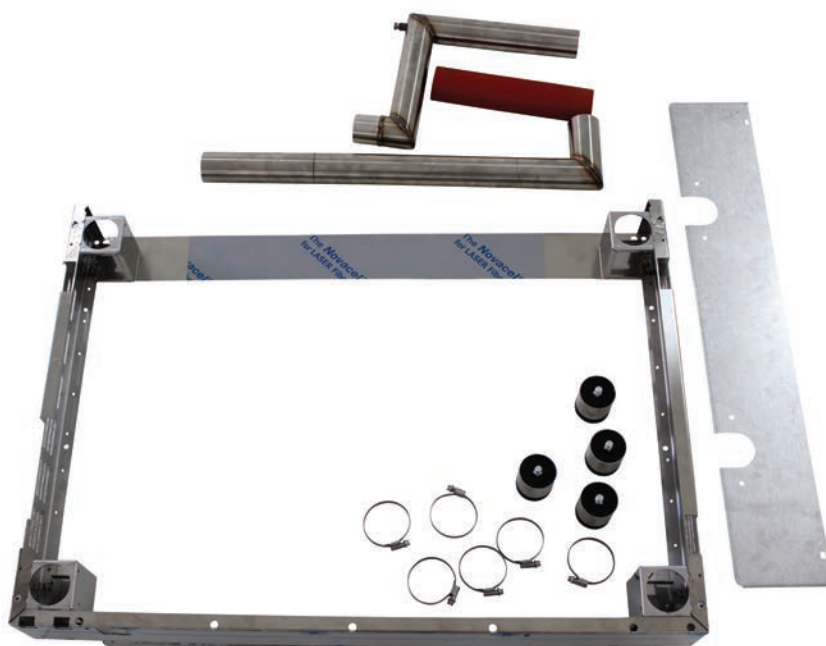

Article number: **116012WS001**

Sprache | Language ☐ DE ☒ EN ☐ FR ☐ NL ☐ ES ☐ PL

Internal number: 1011215

Serial number:

Date: 06.11.2020

Device status:

- ☐ As good as new | unused
- ☒ Damaged (light) | technically inspected
- ☐ Damaged (dents/scratches) | technically checked
- ☐ Signs of wear (light) | technically checked
- ☐ Traces of use | technically checked

Product Specific Information

VDE test conducted:	☐ YES	☐ NO	☒ NOT NECESSARY
Device complete:	☒ YES	☐ NO	
All functions tested:	☒ YES	☐ NO	
Device cleaned:	☐ YES	☒ NO	

Packaging:

- ☒ Original packaging
- ☐ Original packaging (damaged)
- ☐ Substitute packaging

Picture 1