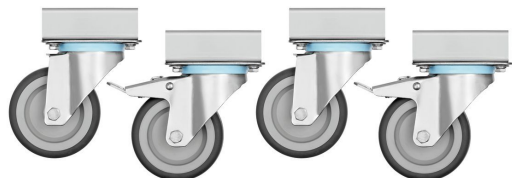

Gas stove 70020

Add on Products

Swivel castors 4 St. S700

- Swivel castors: 4 swivel castors, 2 with brake
- Diameter casters: 100 mm
- Load-bearing capacity max., each: 100 kg
- Material: Plastic
  Rubber coated
- Important information: -

Code-No. 285088
GTIN 4015613665986

Power cleaner F1L, set of 2

- Designed for: Stubborn dirt, especially in kitchens
  Grill and combi steamer cleaning (without cleaning system)
- Content: 2 x 1 litre
- Model: Liquid
  High concentrate
- Ph level: 13,5

Code-No. 173078
GTIN 4015613731926

Intensive power cleaner F1L, set of 2

- Order quantity unit: 1 box (2 bottles)
- Content: 2 x 1 litre
- Ph level: 14
- HACCP compliant: Yes
- Chlorine-free: Yes
- Phosphate-free: Yes
- Including: 1 spray head

Code-No. 173080
GTIN 4015613731933