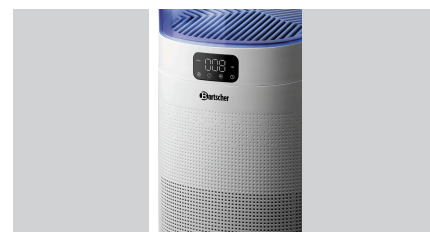

Room air cleaner W4000

Description

With a maximum air output of 400 m³/h, the W4000 cleans the air of viruses, allergens, and odours. The different colours of the LED ring provide information about the current air quality as well as creating an attractive coloured lighting effect in the room.

Features

- Colour: White
- Material: Plastic
- Designed for: Rooms up to 40 m²
- Important information: -
- Air quality sensor: Yes
- Air quality display: Digital display
LED light ring, different colours
- Number of filters: 1
- Filter class: HEPA H13
- Maximum air performance: 400 m³/h
- Controllable air quantity: 3 levels
- Filter change: Indicated by optical signal
After 2,200 operating hours
- Air purification: With UV light
- Timer: Yes
- Time setting: 2, 4, or 8 hours
- Sound value: < 56 dB

▶ Continue on the next page

- ▶ Designed for:
 - ✓ Rooms up to 40 m²

- ▶ Maximum air output: 400 m³/h
 - ✓ Controllable air quantity: 3 settings

- ▶ Double air quality display
 - ✓ Digital display
 - ✓ Ring of LED lights in different colours